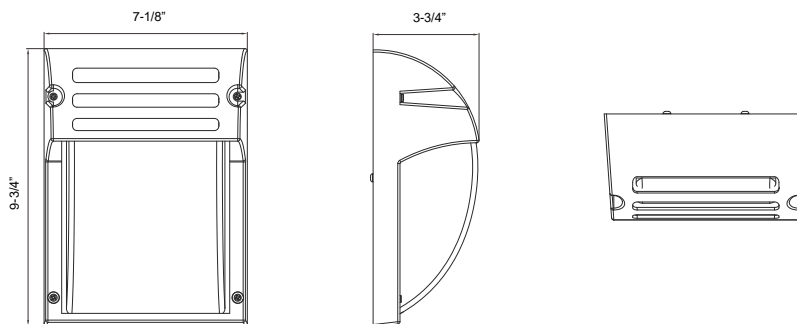

- Elegant slim design Mini Slim Wall Pack
- Robust die-cast aluminum housing
- High Transmission Glass Diffuser - White or Frosted optional
- Low-watt consumption with high-efficient LEDs Module, up to 100lm/W
- 120V Line Voltage, Driver-On-Board Solution
- IP65 Suitable for wet location
- 50,000H @L70 long lifetime

## SPECIFICATION

PART #	INPUT (Vac)	OUTPUT (W)	DELIVERED LUMEN OUTPUT (LM)	EFFICACY (LPW)	CRI	AVAILABLE CCT (K)	DIMMING	FINISH
WPM4-06	120	6	420	70	80	3000/4000/5000	Non- Dim.	Bronze/Black
WPM4-09	120	9	630	70	80	3000/4000/5000	Non- Dim.	Bronze/Black
WPM4-12	120	12	840	70	80	3000/4000/5000	Non- Dim.	Bronze/Black

## DIMENSION

Size (Inch)	WPM3
H	9-3/4"
W	7-1/8"
D	3-3/4"